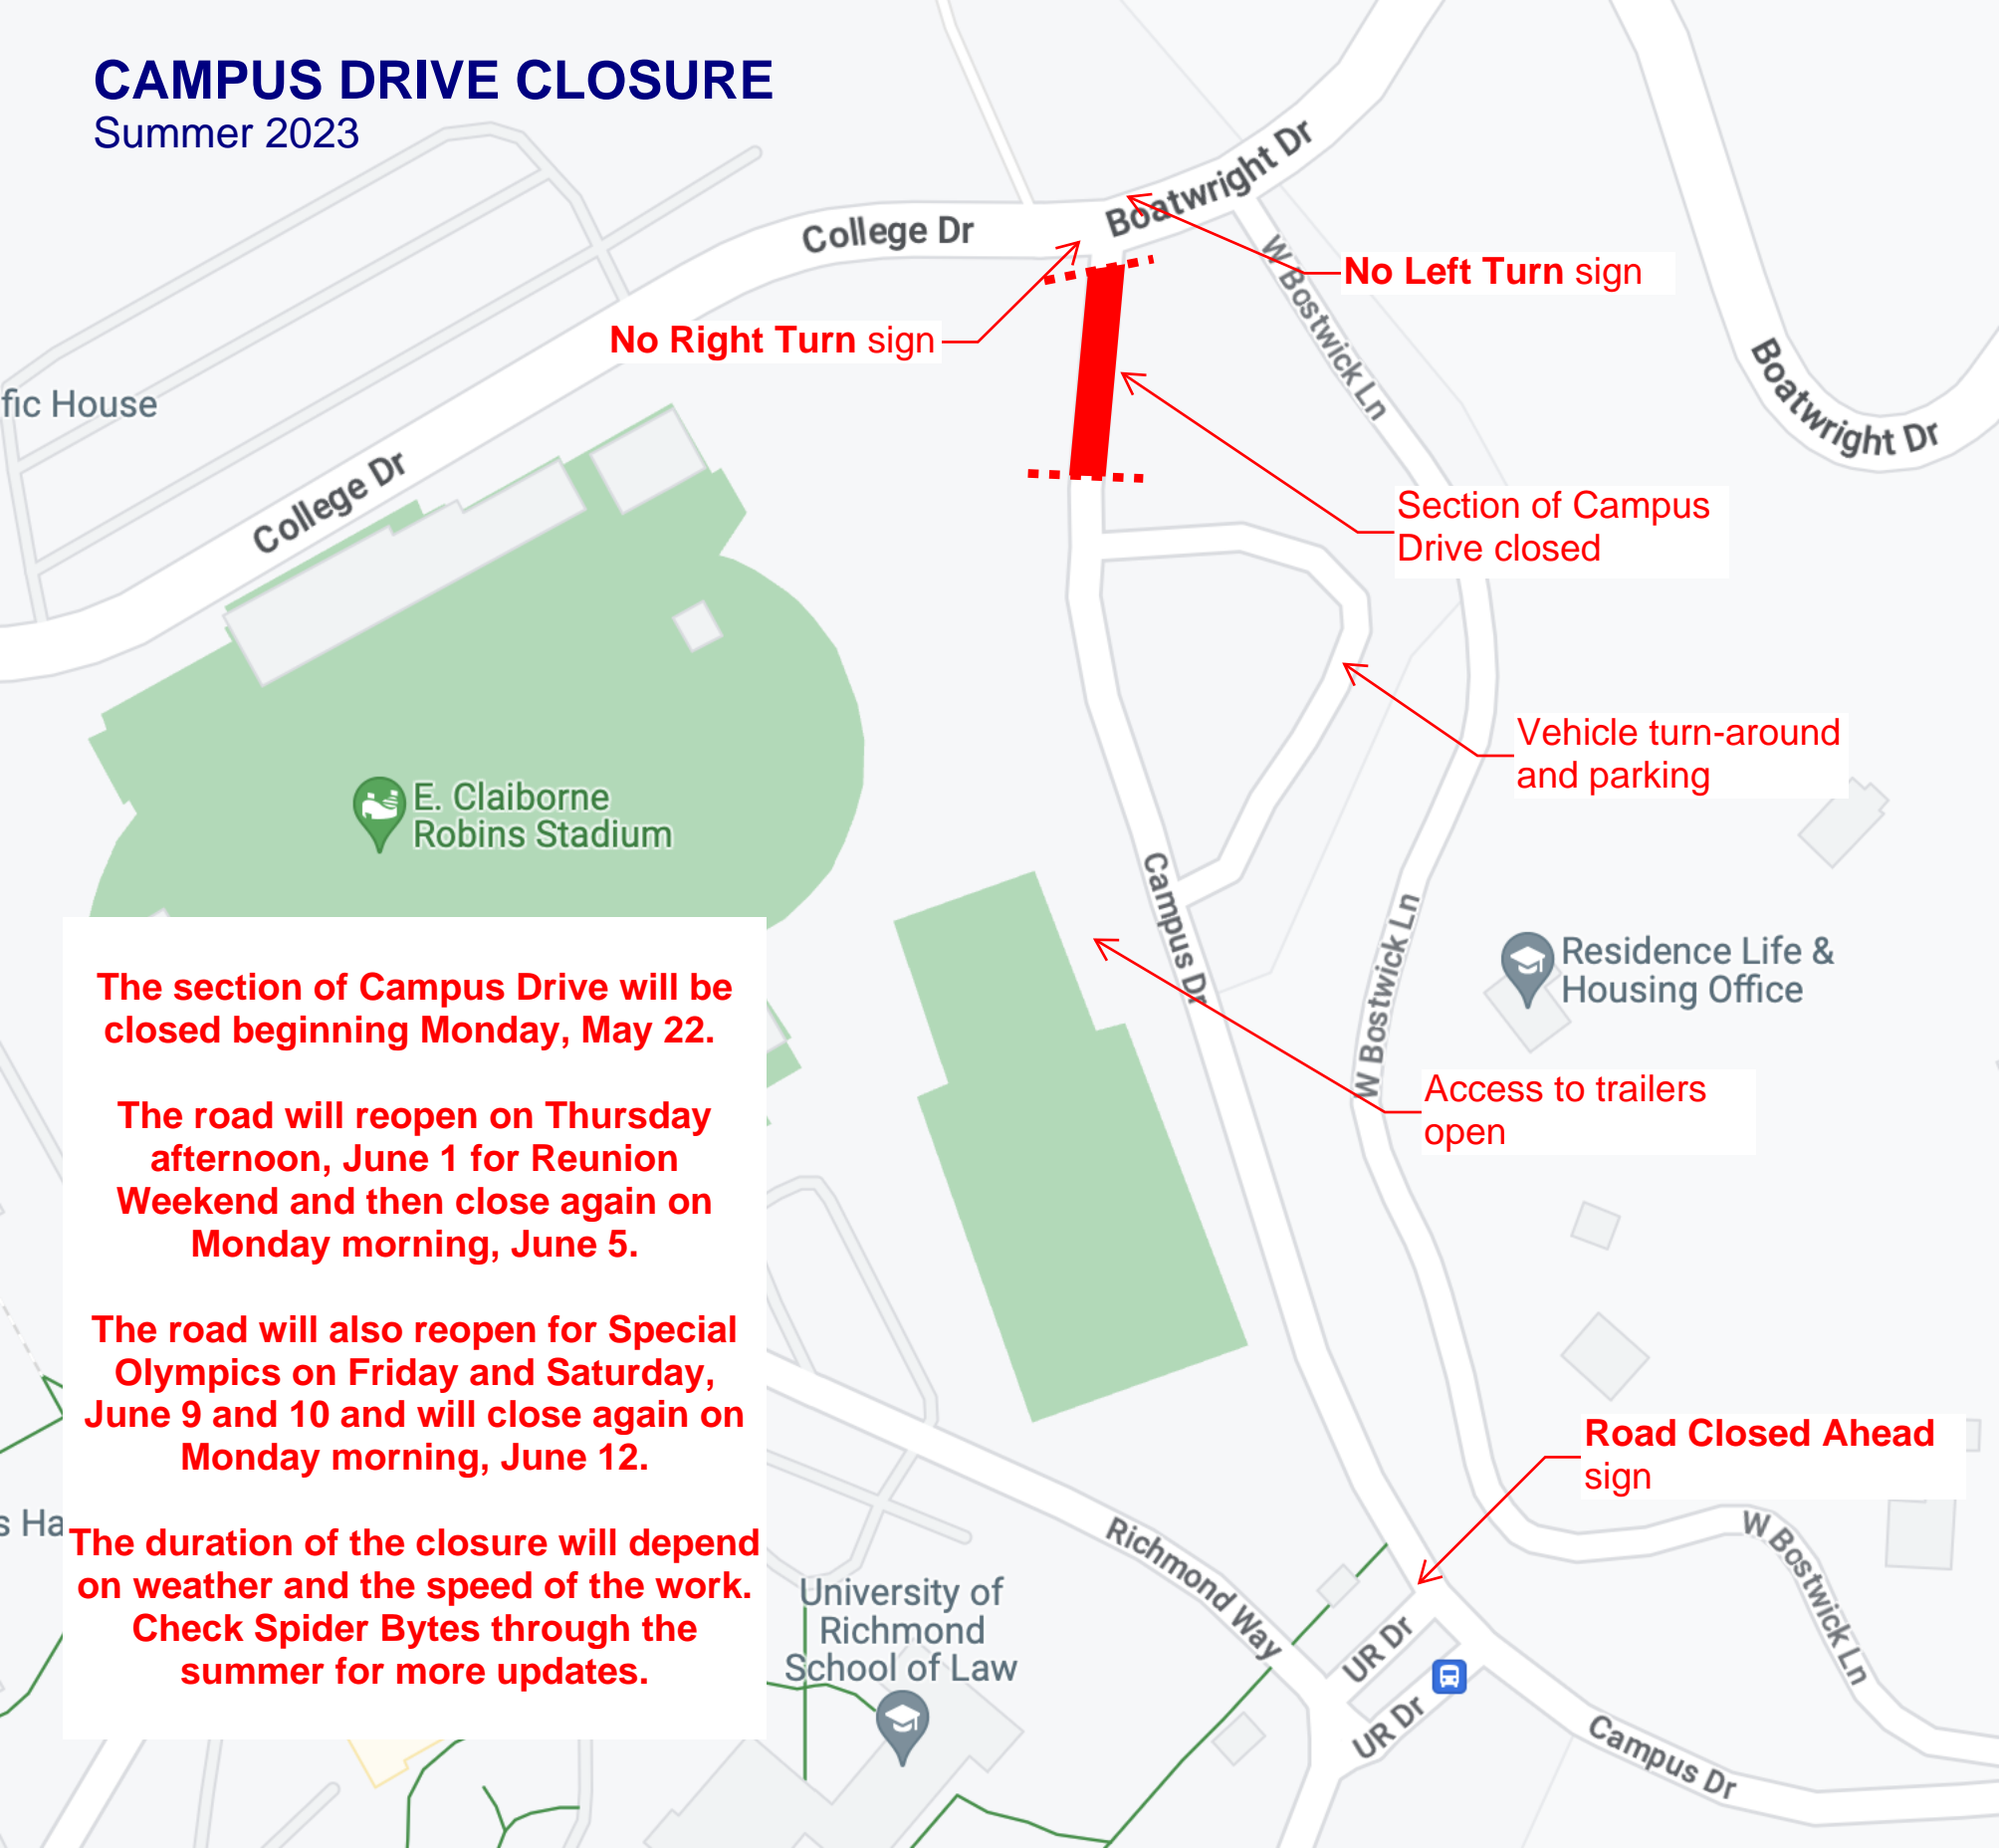

CAMPUS DRIVE CLOSURE

Summer 2023

No Right Turn sign

No Left Turn sign

Section of Campus Drive closed

Vehicle turn-around and parking

Access to trailers open

Road Closed Ahead sign

The section of Campus Drive will be closed beginning Monday, May 22.

The road will reopen on Thursday afternoon, June 1 for Reunion Weekend and then close again on Monday morning, June 5.

The road will also reopen for Special Olympics on Friday and Saturday, June 9 and 10 and will close again on Monday morning, June 12.

The duration of the closure will depend on weather and the speed of the work. Check Spider Bytes through the summer for more updates.